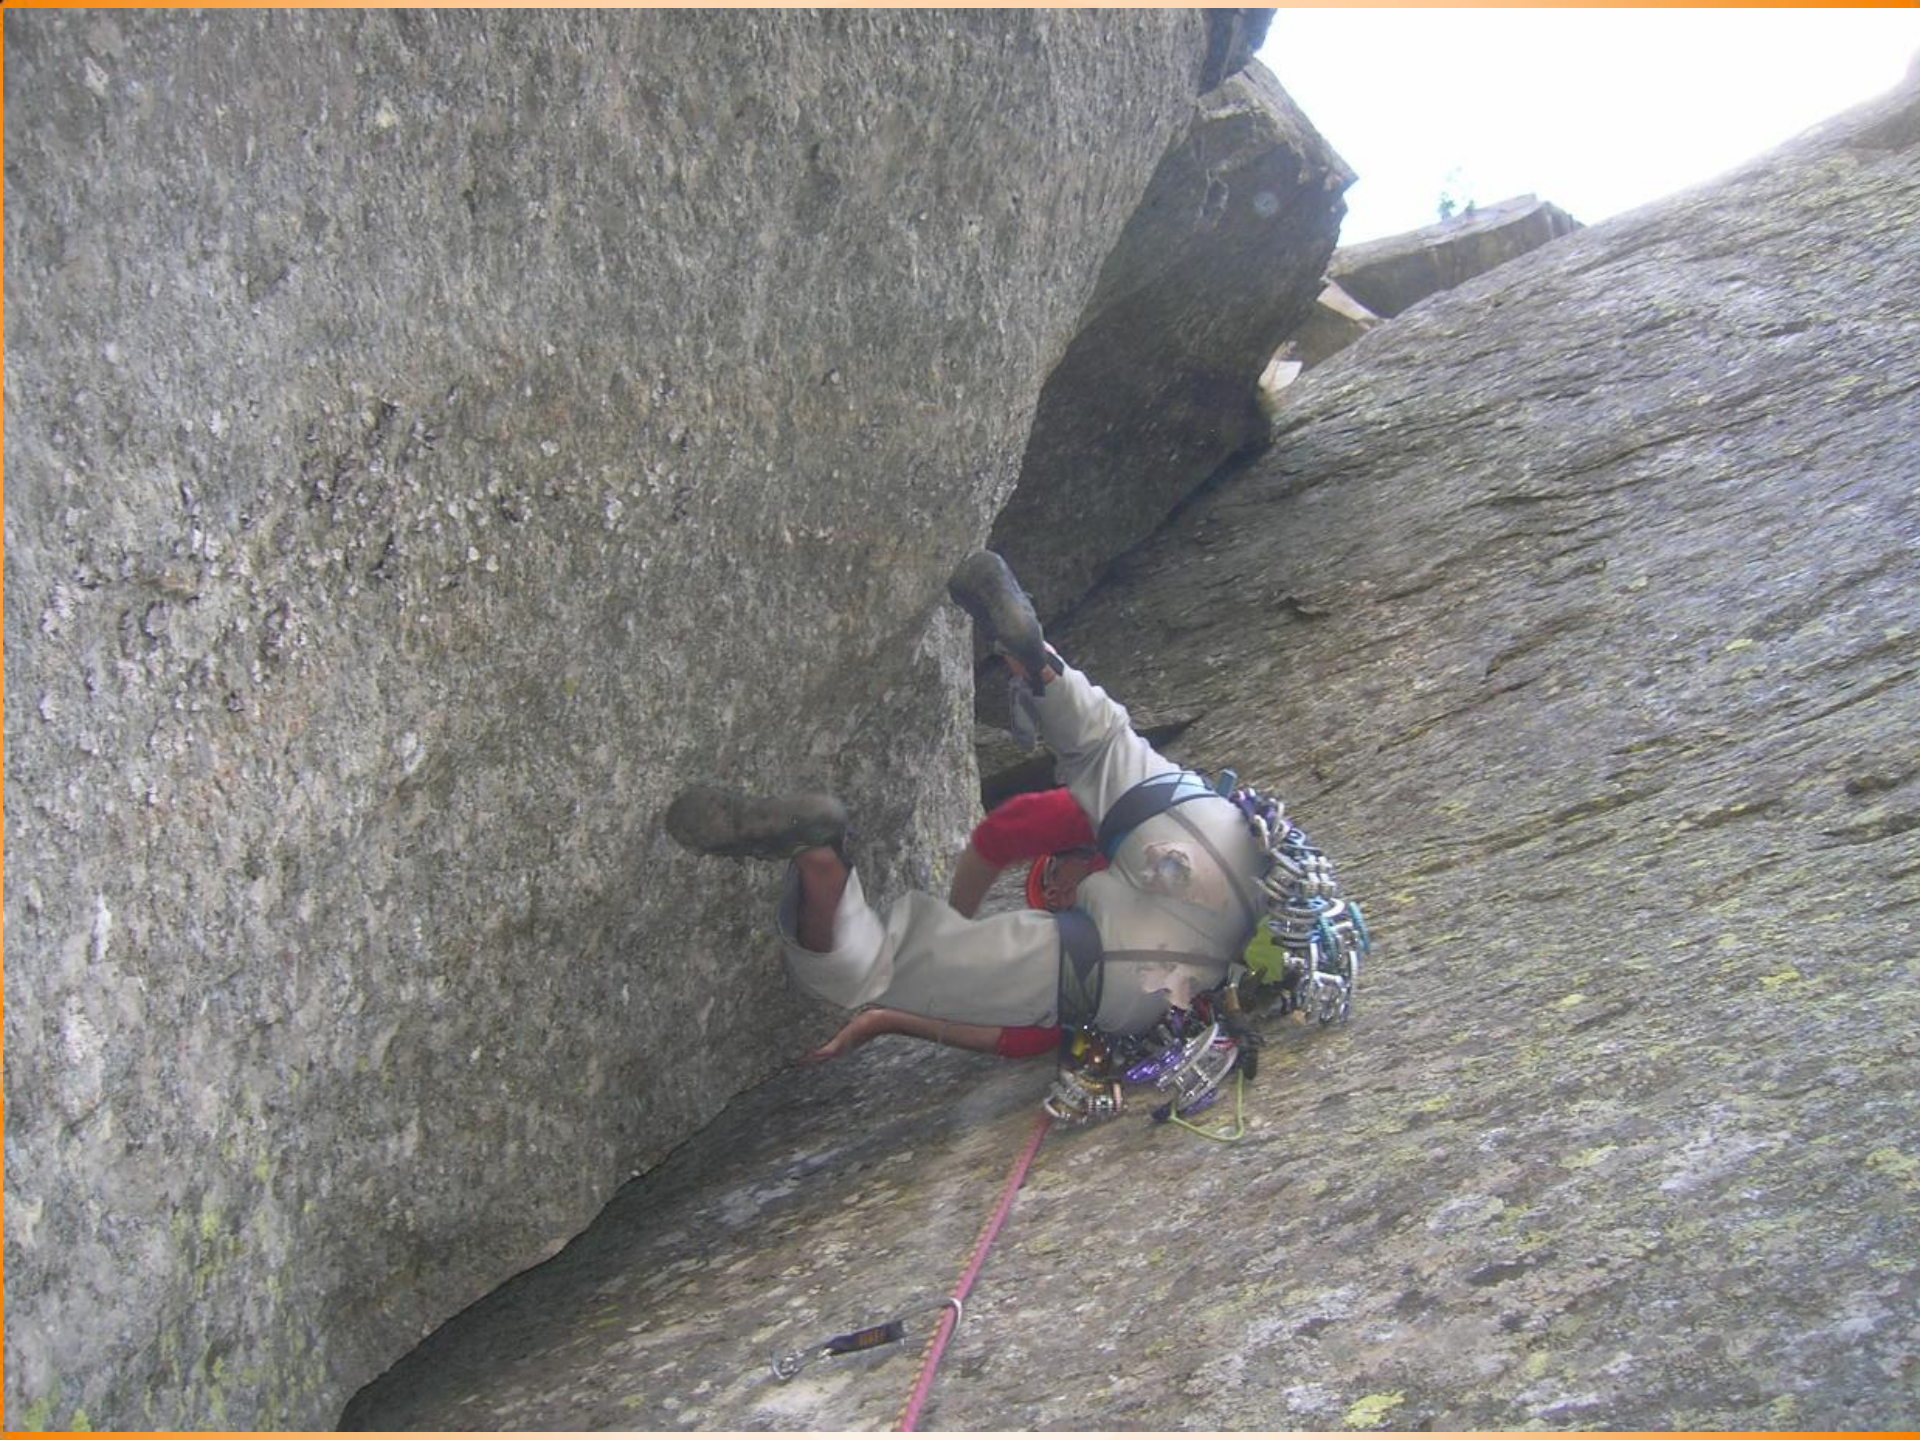

*SCALATE IN  
VAL GRANDE DI LANZO*

A scenic view of a mountain valley. On the left, a steep, rocky cliff face rises, partially covered with green vegetation. The valley floor is visible in the distance, with patches of snow and a clear blue sky above. The text "Il Vallone di Sea" is overlaid in red, italicized font in the upper right quadrant.

# *Dalla Leitosa al Malatret*