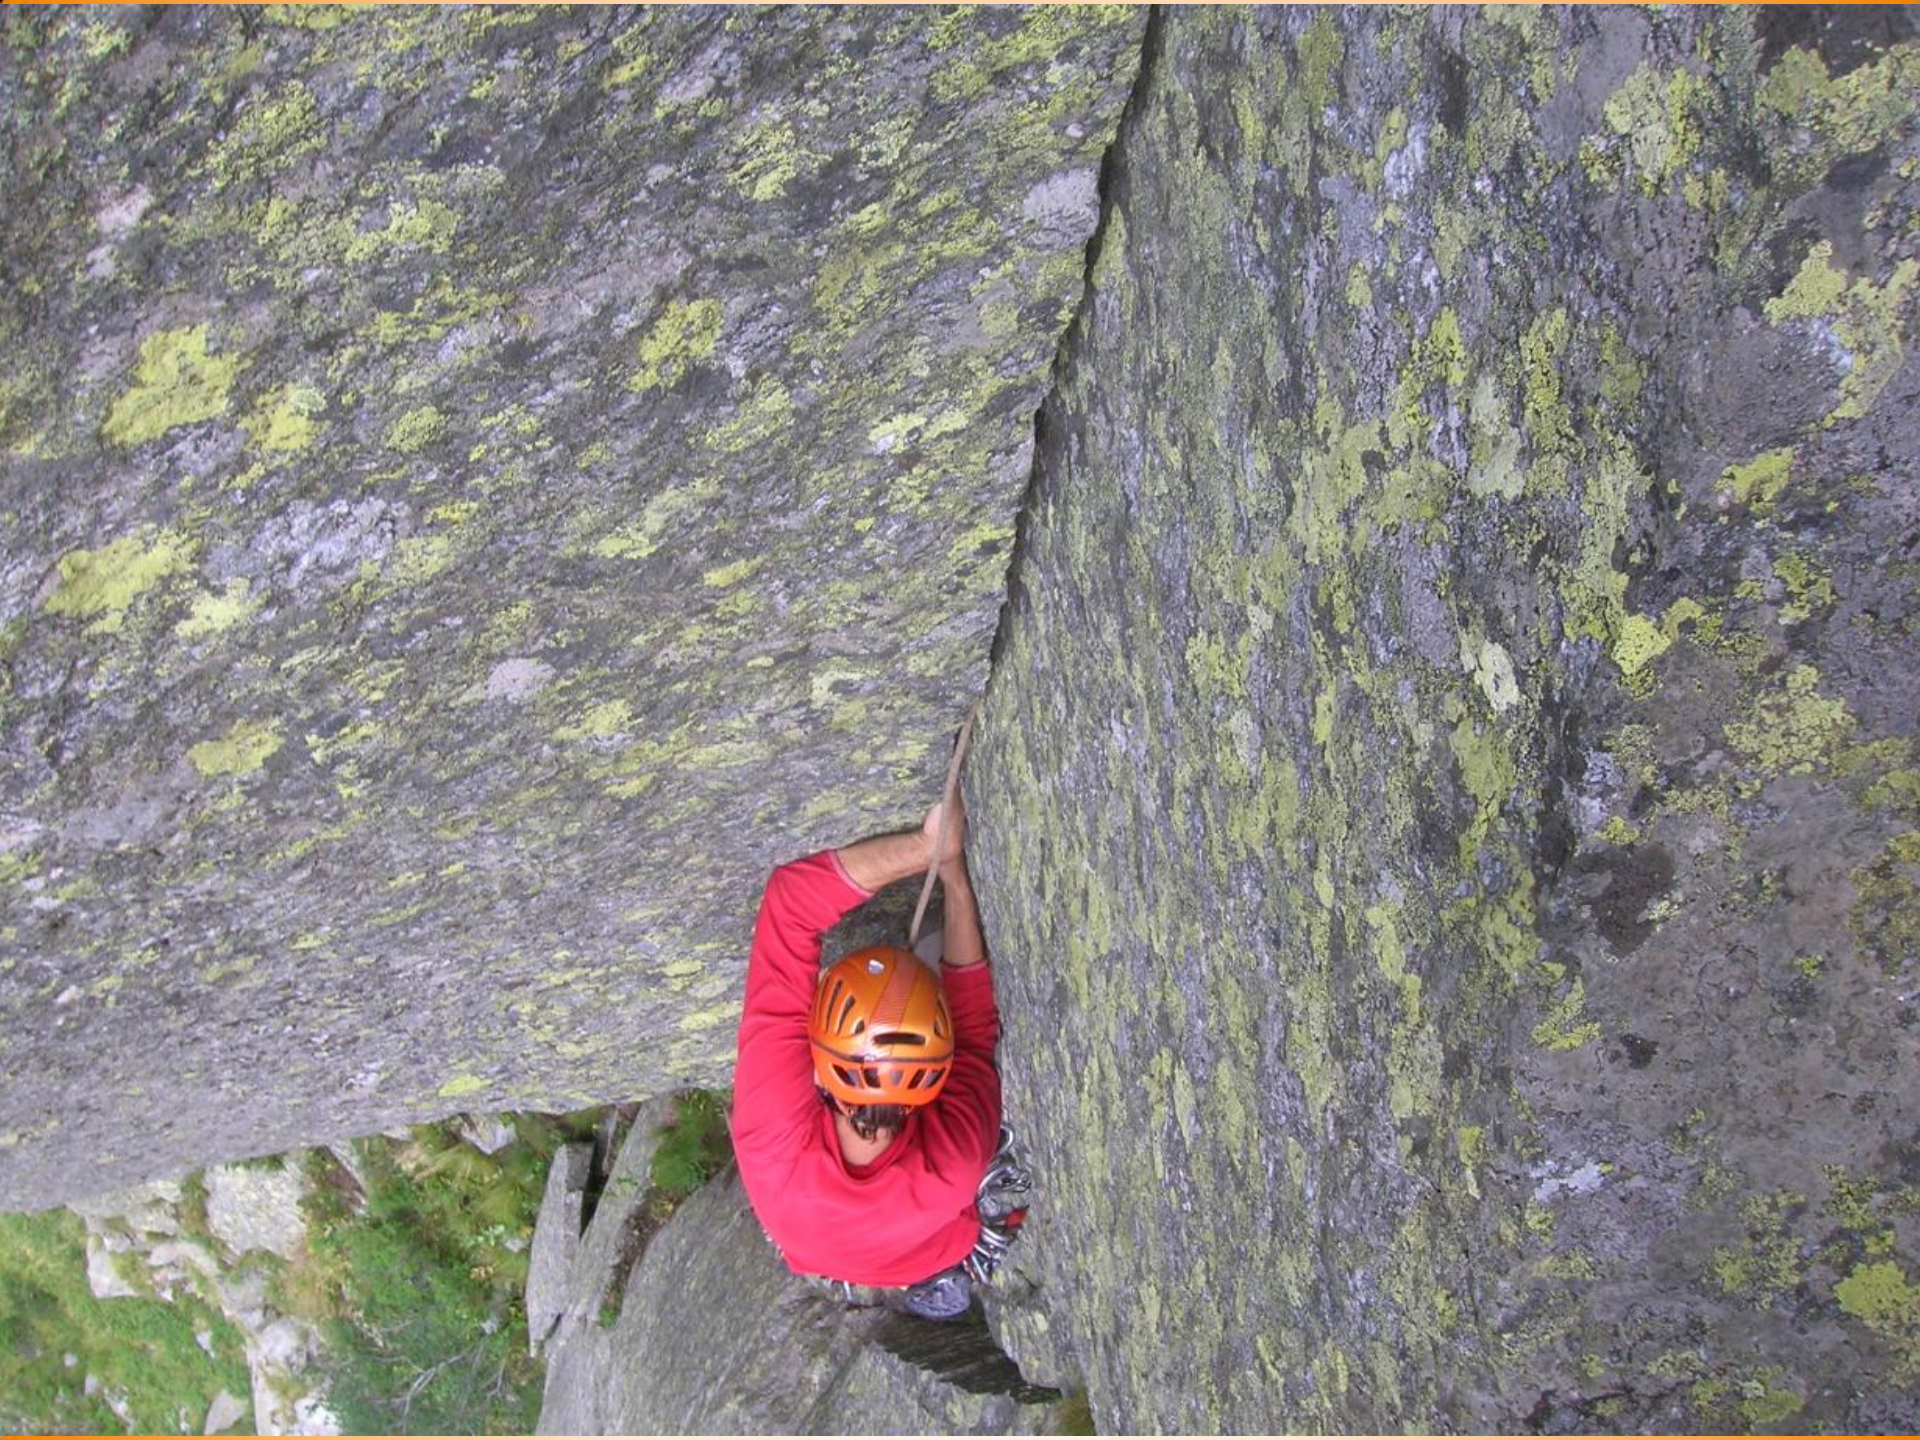

*SCALATE IN  
VAL GRANDE DI LANZO*

A scenic view of a mountain valley. On the left, a steep, rocky cliff face rises, partially covered with green vegetation. The valley floor is visible in the distance, with patches of snow and a clear blue sky above. The text "Il Vallone di Sea" is overlaid in red, italicized font in the upper right quadrant.

# *Dalla Leitosa al Malatret*

# *Il versante sud della Val Grande*