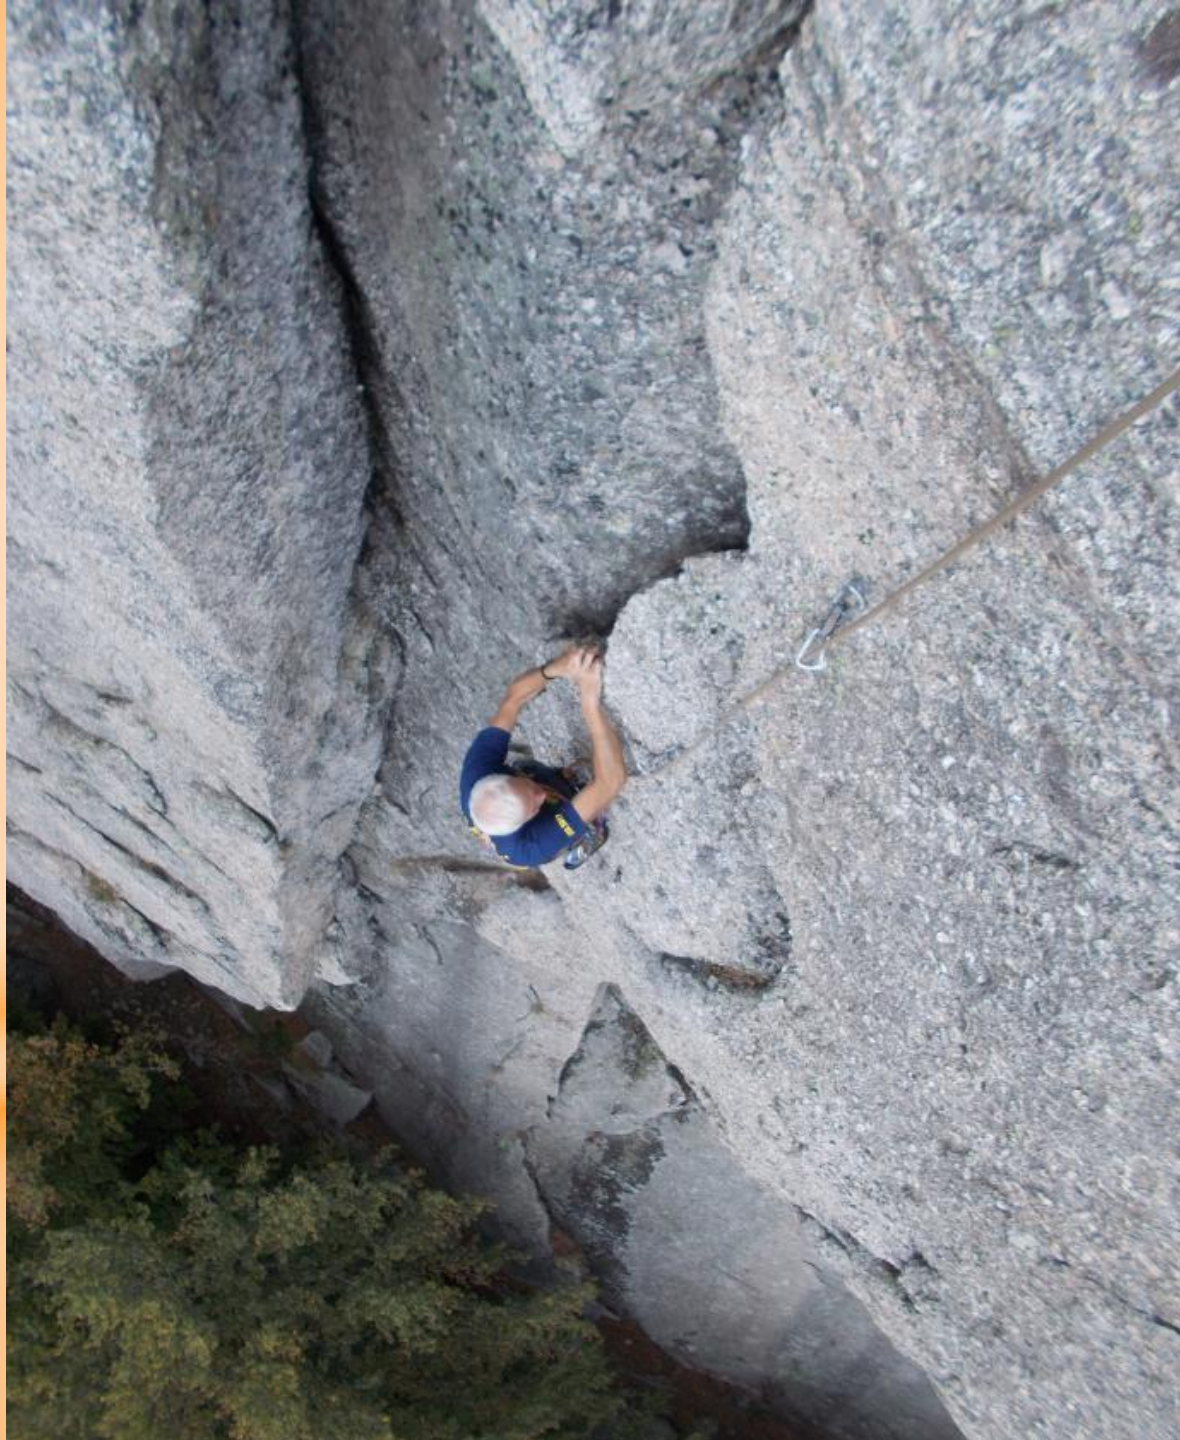

*SCALATE IN  
VAL GRANDE DI LANZO*

A scenic view of a mountain valley. On the left, a steep, rocky cliff face rises, partially covered with green vegetation. The valley floor is visible in the distance, with patches of snow and a clear blue sky above. The text "Il Vallone di Sea" is overlaid in red, italicized font in the upper right quadrant.

# *Il versante sud della Val Grande*