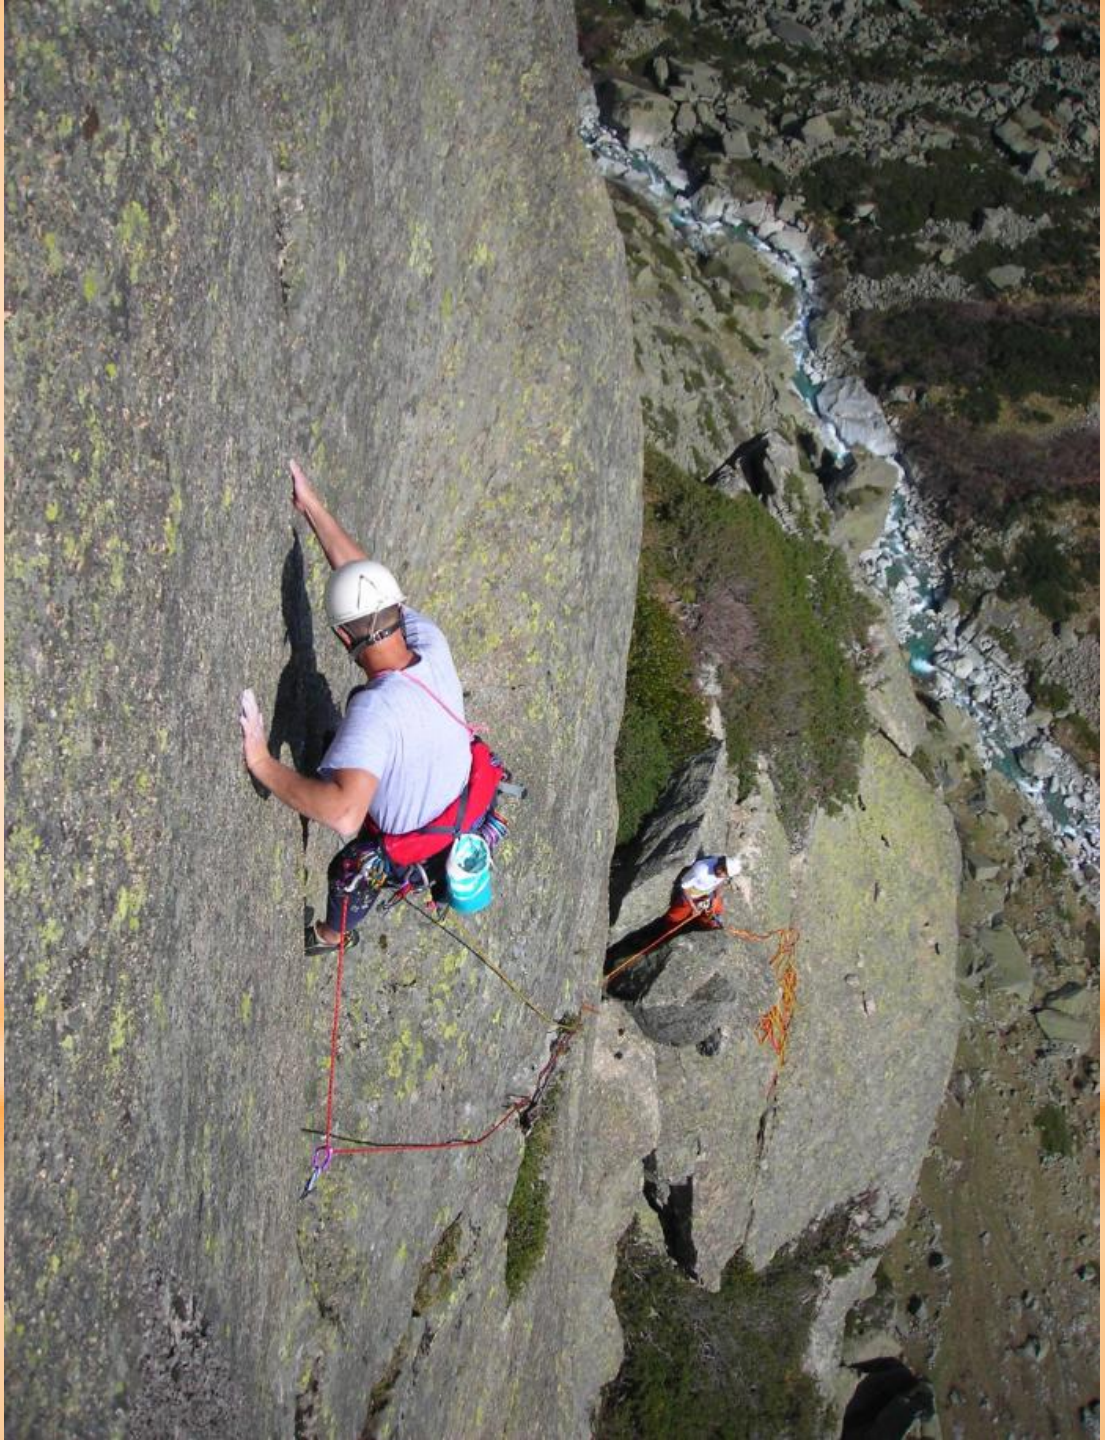

*SCALATE IN  
VAL GRANDE DI LANZO*

A scenic view of a mountain valley. On the left, a steep, rocky cliff face rises, partially covered with green vegetation. The valley floor is visible in the distance, with patches of snow and a clear blue sky above. The text "Il Vallone di Sea" is overlaid in red, italicized font in the upper right quadrant.

# *Dalla Leitosa al Malatret*

# *Il versante sud della Val Grande*