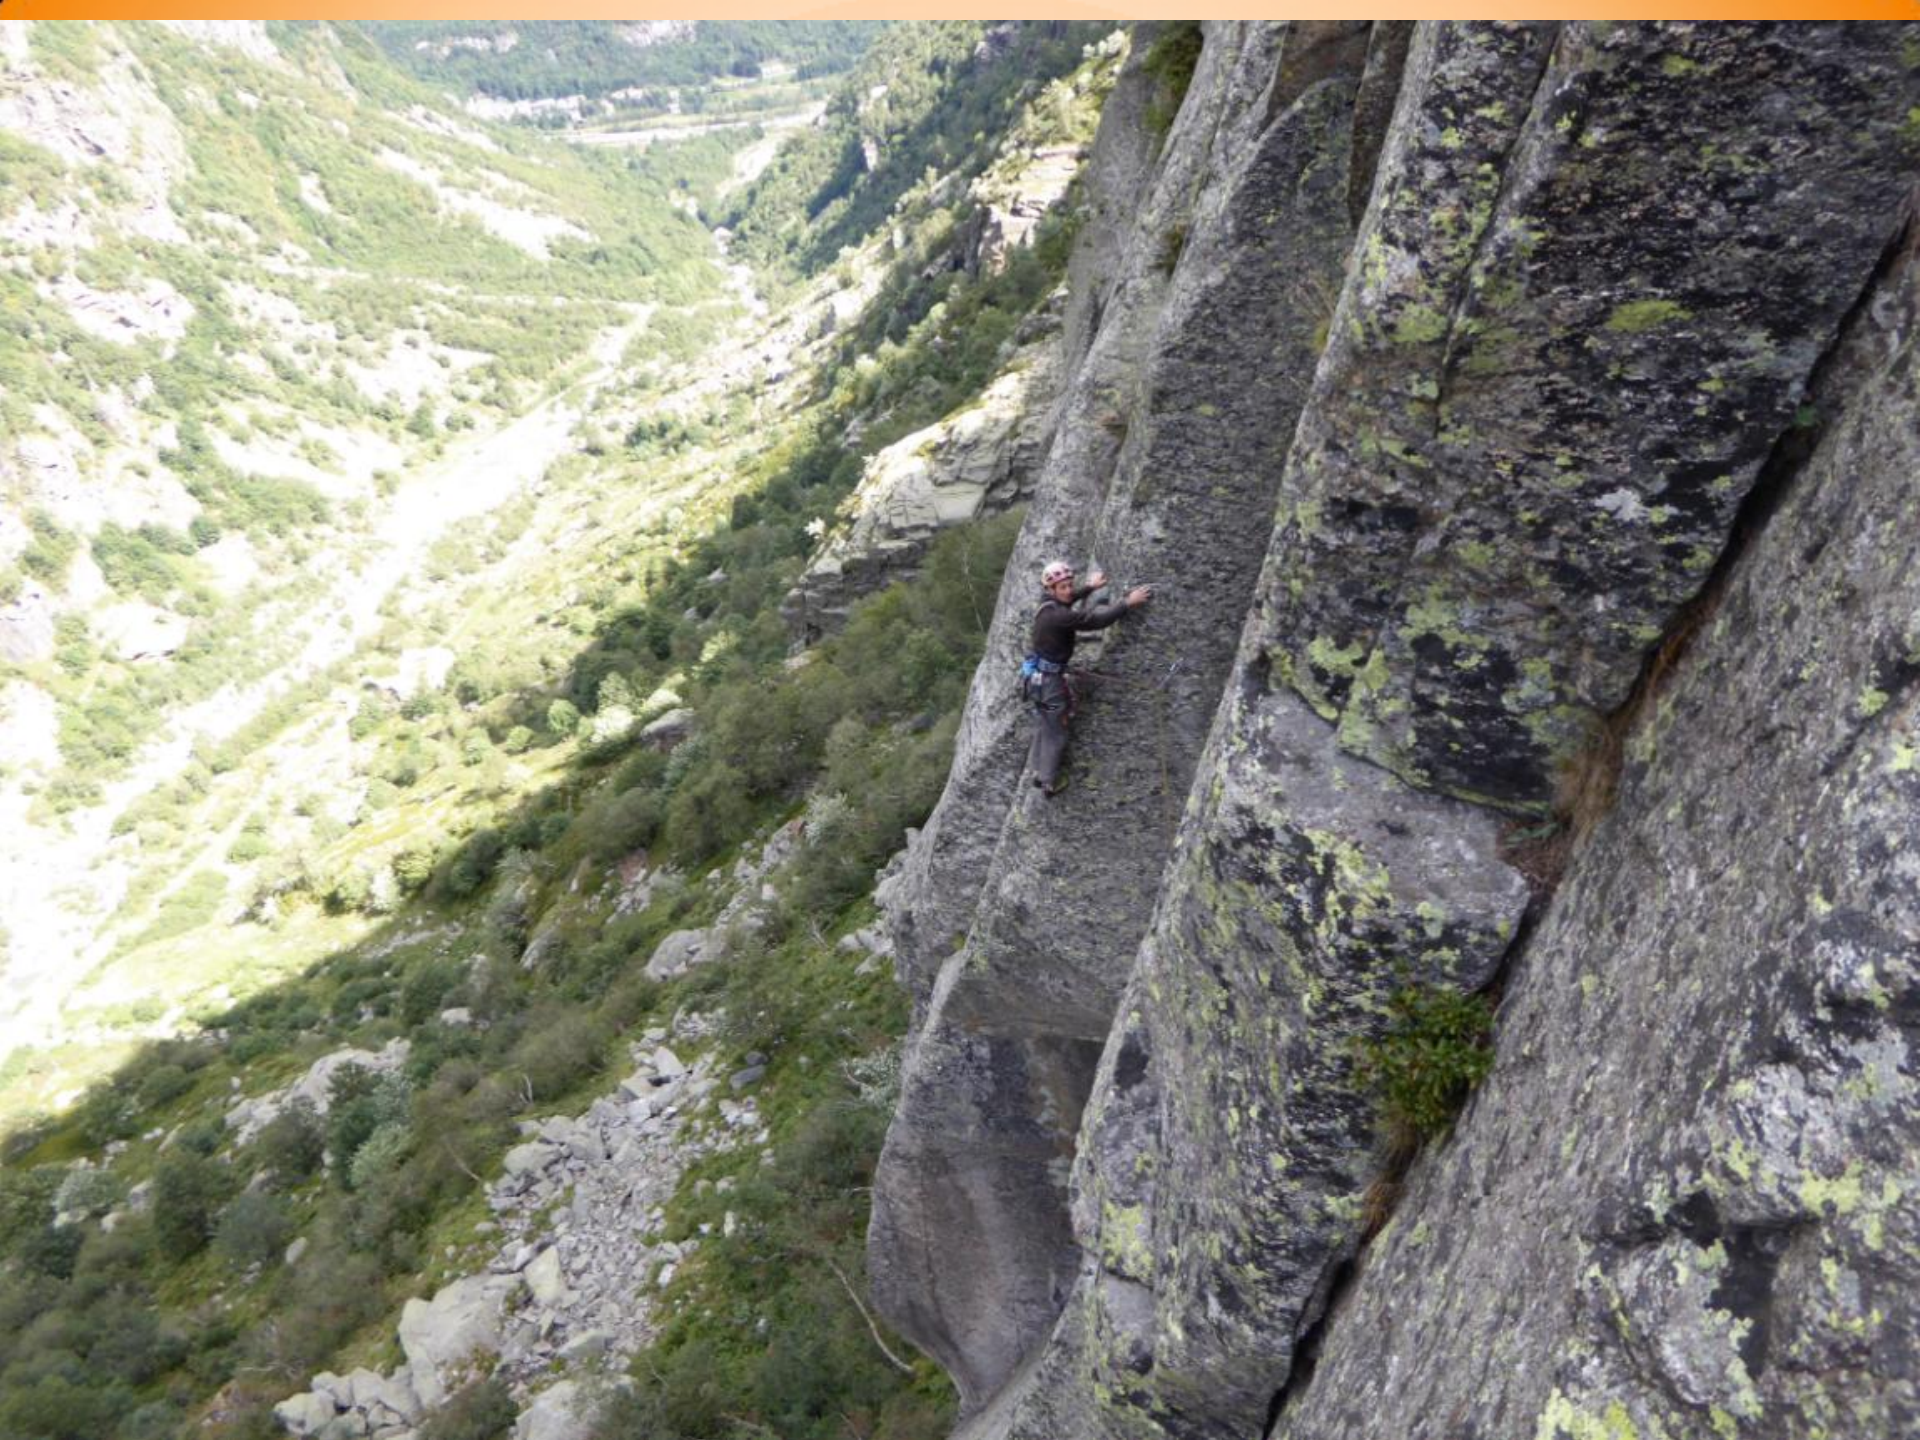

*SCALATE IN  
VAL GRANDE DI LANZO*

A scenic view of a mountain valley. On the left, a steep, rocky cliff face rises, partially covered with green vegetation. The valley floor is visible in the distance, with patches of snow and a clear blue sky above. The text "Il Vallone di Sea" is overlaid in red, italicized font in the upper right quadrant.

# *Dalla Leitosa al Malatret*

# *Il versante sud della Val Grande*