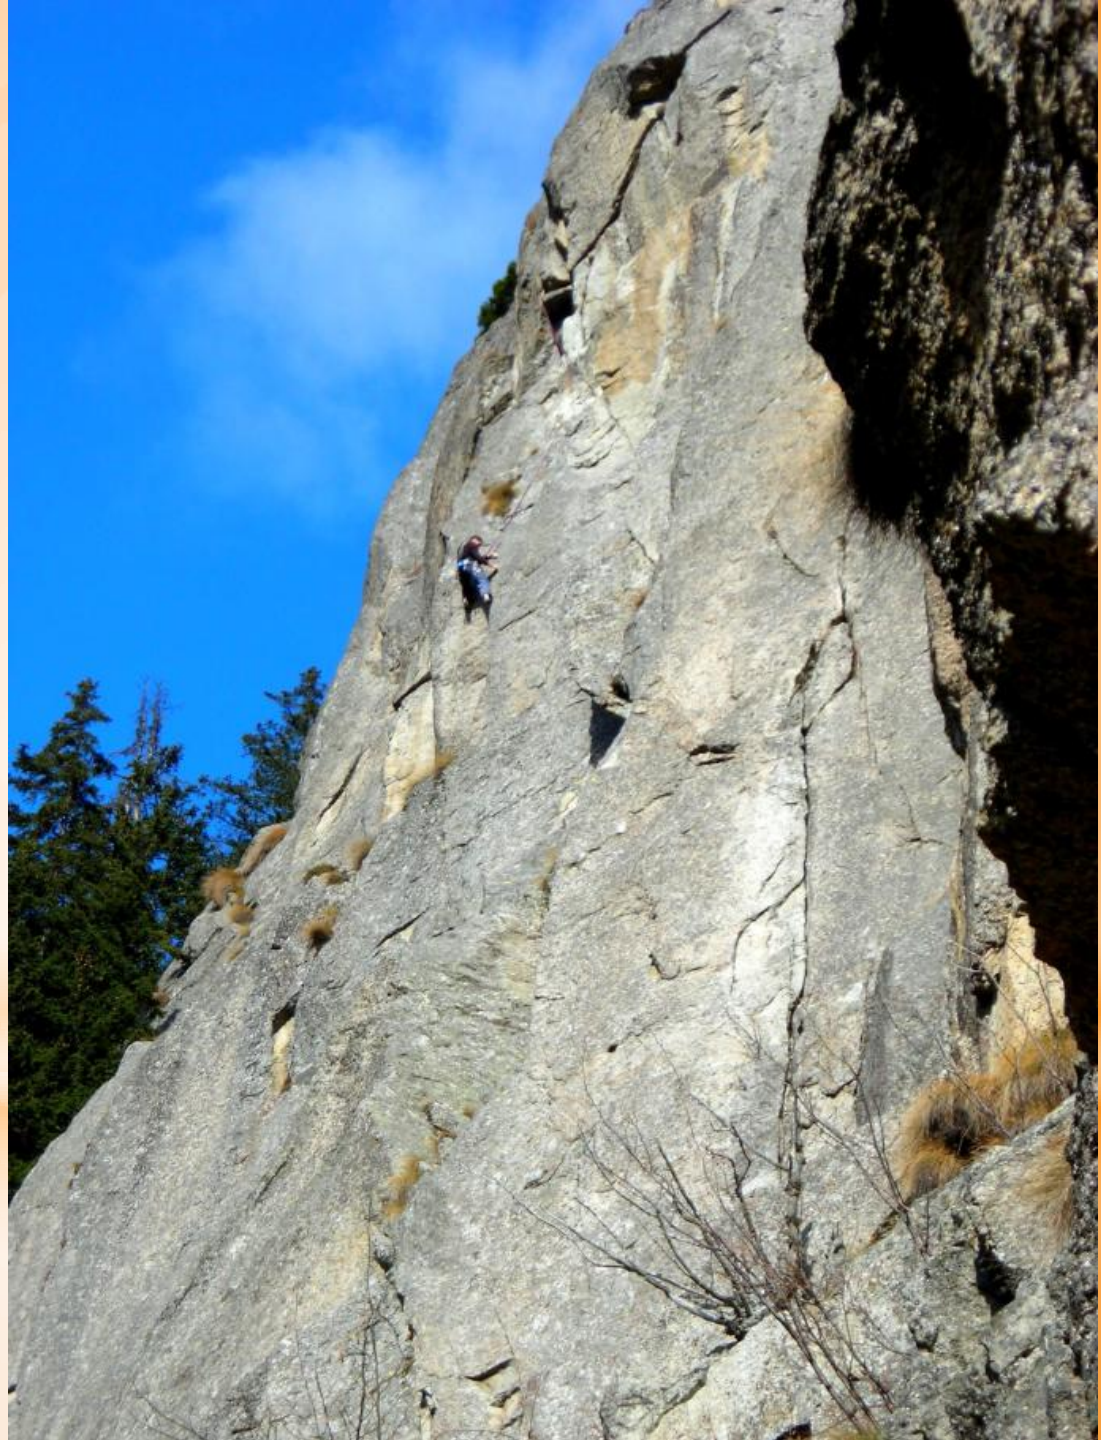

*SCALATE IN  
VAL GRANDE DI LANZO*

A scenic view of a mountain valley. On the left, a steep, rocky cliff face rises, partially covered with green vegetation. The valley floor is visible in the distance, with patches of snow and a clear blue sky above. The text "Il Vallone di Sea" is overlaid in red, italicized font in the upper right quadrant.

# *Il versante sud della Val Grande*

# *La Parete dell'Elefante*

# *La Falesia Giaggiomik*

*Il Bec di  
Rociruta*