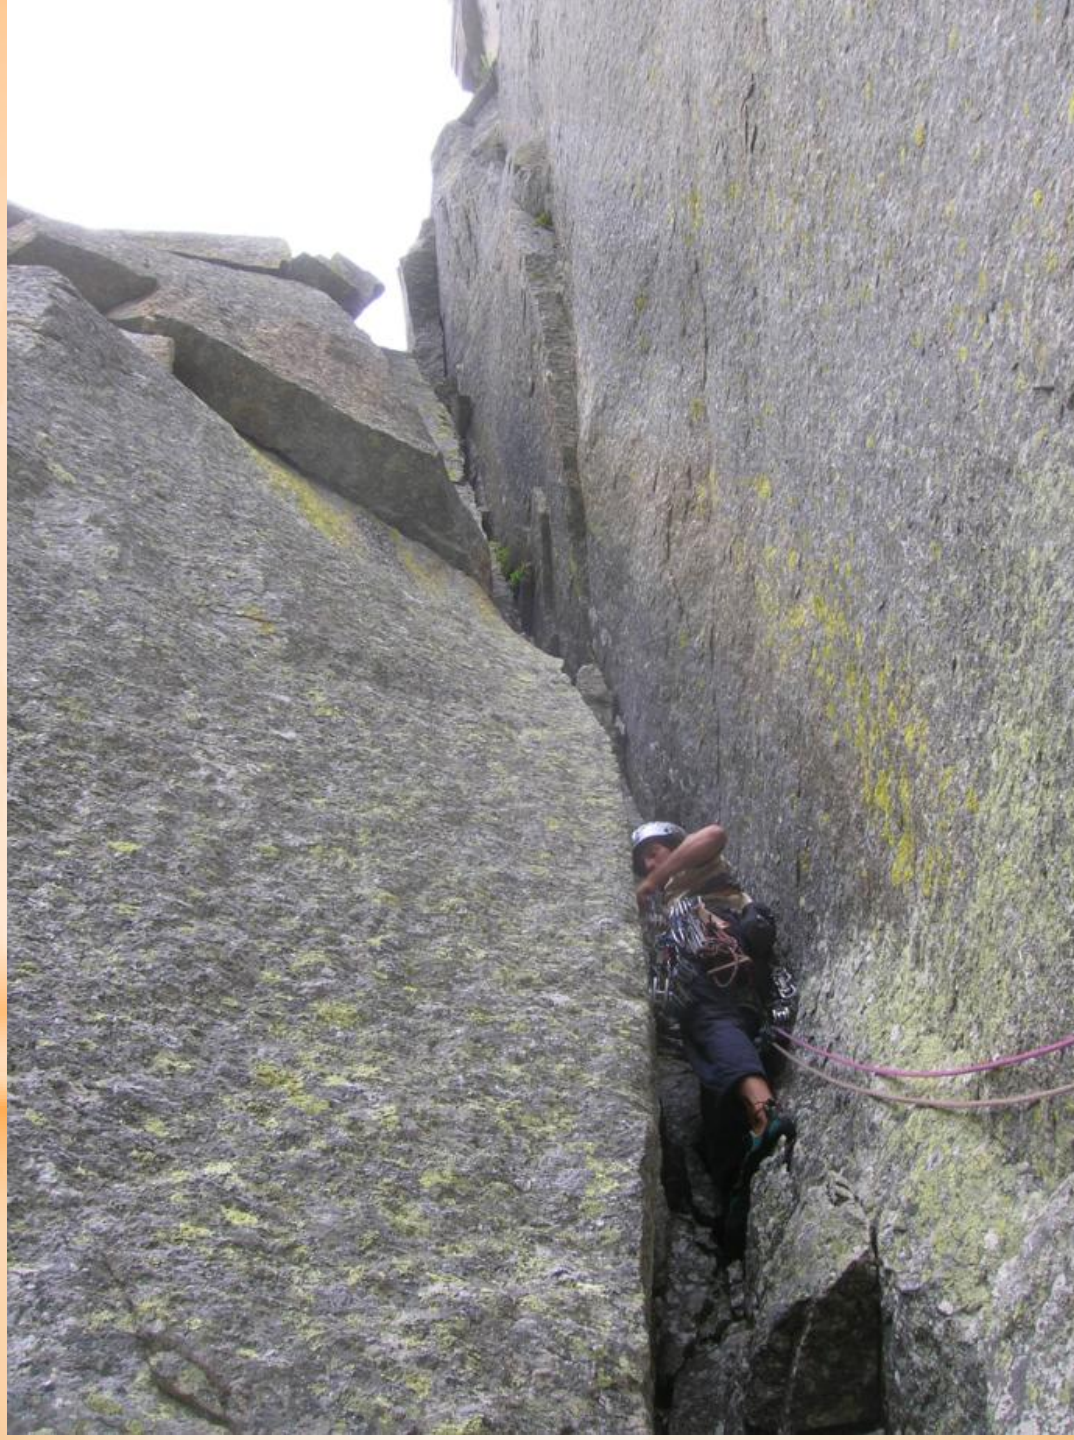

*SCALATE IN  
VAL GRANDE DI LANZO*

A scenic view of a mountain valley. On the left, a steep, rocky cliff face rises, partially covered with green vegetation. The valley floor is visible in the distance, with patches of snow and a clear blue sky above. The text "Il Vallone di Sea" is overlaid in red, italicized font in the upper right quadrant.

# *Dalla Leitosa al Malatret*

# *Il versante sud della Val Grande*